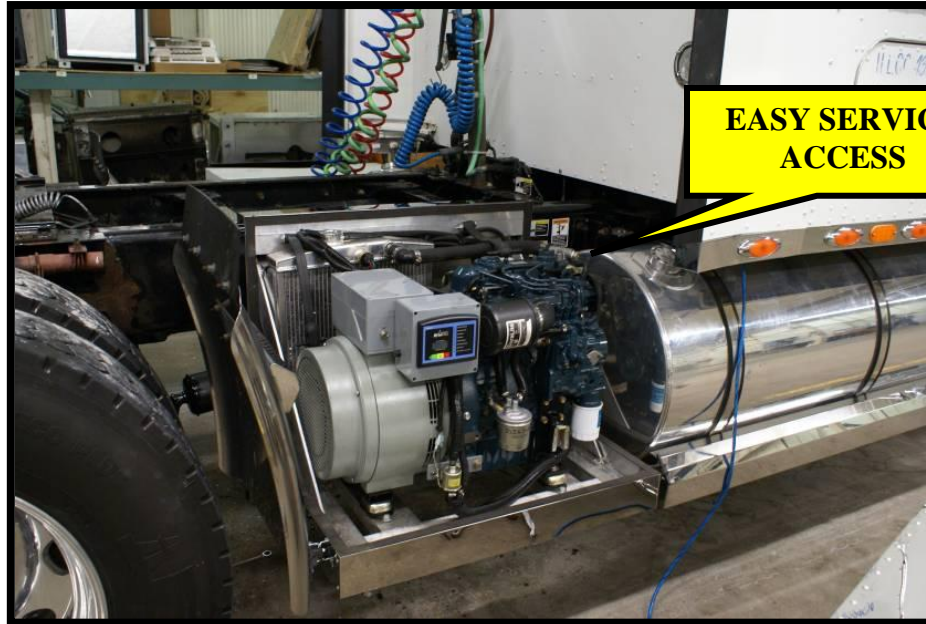

P.O. Box 210
2840 N. S.R. 9
LaGrange, IN 46761
Toll Free: 800-800-3244
Fax: 260-463-2603

www.trucksleeper.com

ICT 7000 GENERATOR

- ICT Kubota 905 Motor: Three-Cylinder Motor**
- ICT 7000 Watt Marathon Generator (Direct Drive, Brushless)**
- ICT 1800 RPM – Constant Speed**
- ICT Smart Start Electronics and Diagnostics**
- ICT Stainless Steel Box with Removable lid (34x27x30)**
- ICT Weight: 500lbs. (Includes the Stainless Steel Box)**
- ICT (4) Point Rubber Mount**
- ICT Optional “Slide Out” System for better Service**
- ICT Optional Auto Start System**
- ICT Main AC Circuit breaker**
- ICT High-efficiency aluminum core radiator for greater cooling capacity**
- ICT One side service - spin on fuel filter, oil filter & single stage air cleaner**
- ICT Each unit is fully load bank tested to assure that the engine and generator performance meets all specifications.**